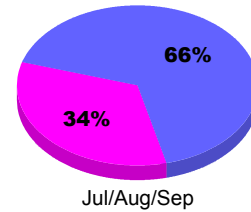

Gender Comparison 2012-2013

Jul/Aug/Sep

Legend: Male (Cyan), Female (Magenta)